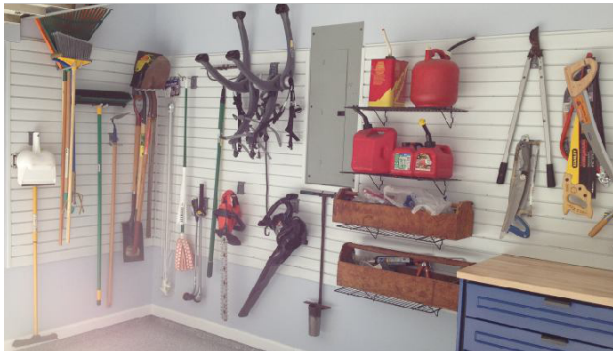

Slatwall

Get your things off the floor so you can keep your garage organized!

Organize:

- Kids' Toys
- Yard Tools
- Sports Equipment
- Tools
- And Much More

Closet Art

Looking for a simple, affordable solution for storing bicycles, sports equipment, lawn & garden tools, or any variety of other items?

Then slat wall panels and accessories may be a perfect fit for you. Whether you want to use it as a standalone storage system or add it to a complete solution that includes garage cabinets; slat wall can be a great option for storing your stuff.