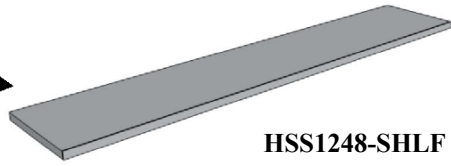

HSFRH—Fishing Rod Holder

Closet Art

Specialty Items (cont.)

HSTAH—Tennis Accessory Holder

HSSDHB—Screw Driver Rack

HSSTRB—Tool Rack

HSB09TOB—4, 5, 6, & 9 Count Tilt Out Bins

HLSLB3426B—34" x 26" Mesh Basket

HSPUBG—Gray Utility Bin

HSHBR—Horizontal Bike Holder

Closet Art

Shelving & Baskets

HSS12SBB—12" Shelf Bracket

HSS1236-SHLF

HSS1248-SHLF

HSS1324B—13 x 14 Shoe Rack